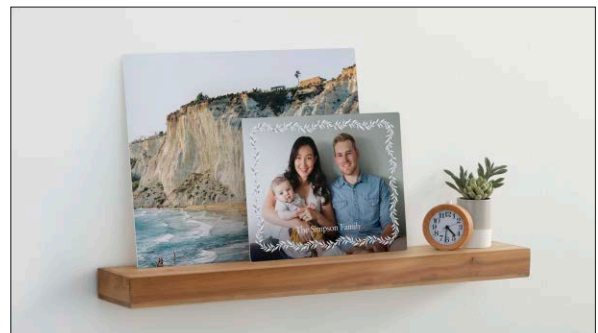

Photo Board Prints

Personalizable for home decor or special occasions.

- Available in 3 sizes with design templates and customizable text.
- Printed on a die-cut sheet for easy trimming and beautiful presentation.
- Supported on Epson Sure Color P6000 and Epson Stylus Pro 7890.