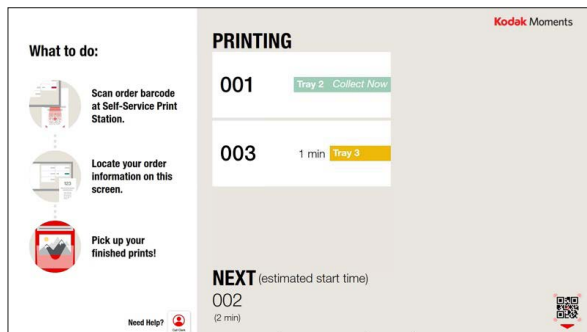

New instant products and a streamlined customer workflow.

Kiosk and printer station configured for customer use.

The **Kodak Moments** Retail Software Version 11.0 introduces an expanded line of even more instant personalized products that your customers can create with the same trusted **Kodak Moments** quality they love.

In addition to the new product offerings, bug fixes and improvements with the software update, the Self-Service Print Station introduces a brand-new customer workflow solution that reduces the need for clerk assistance.